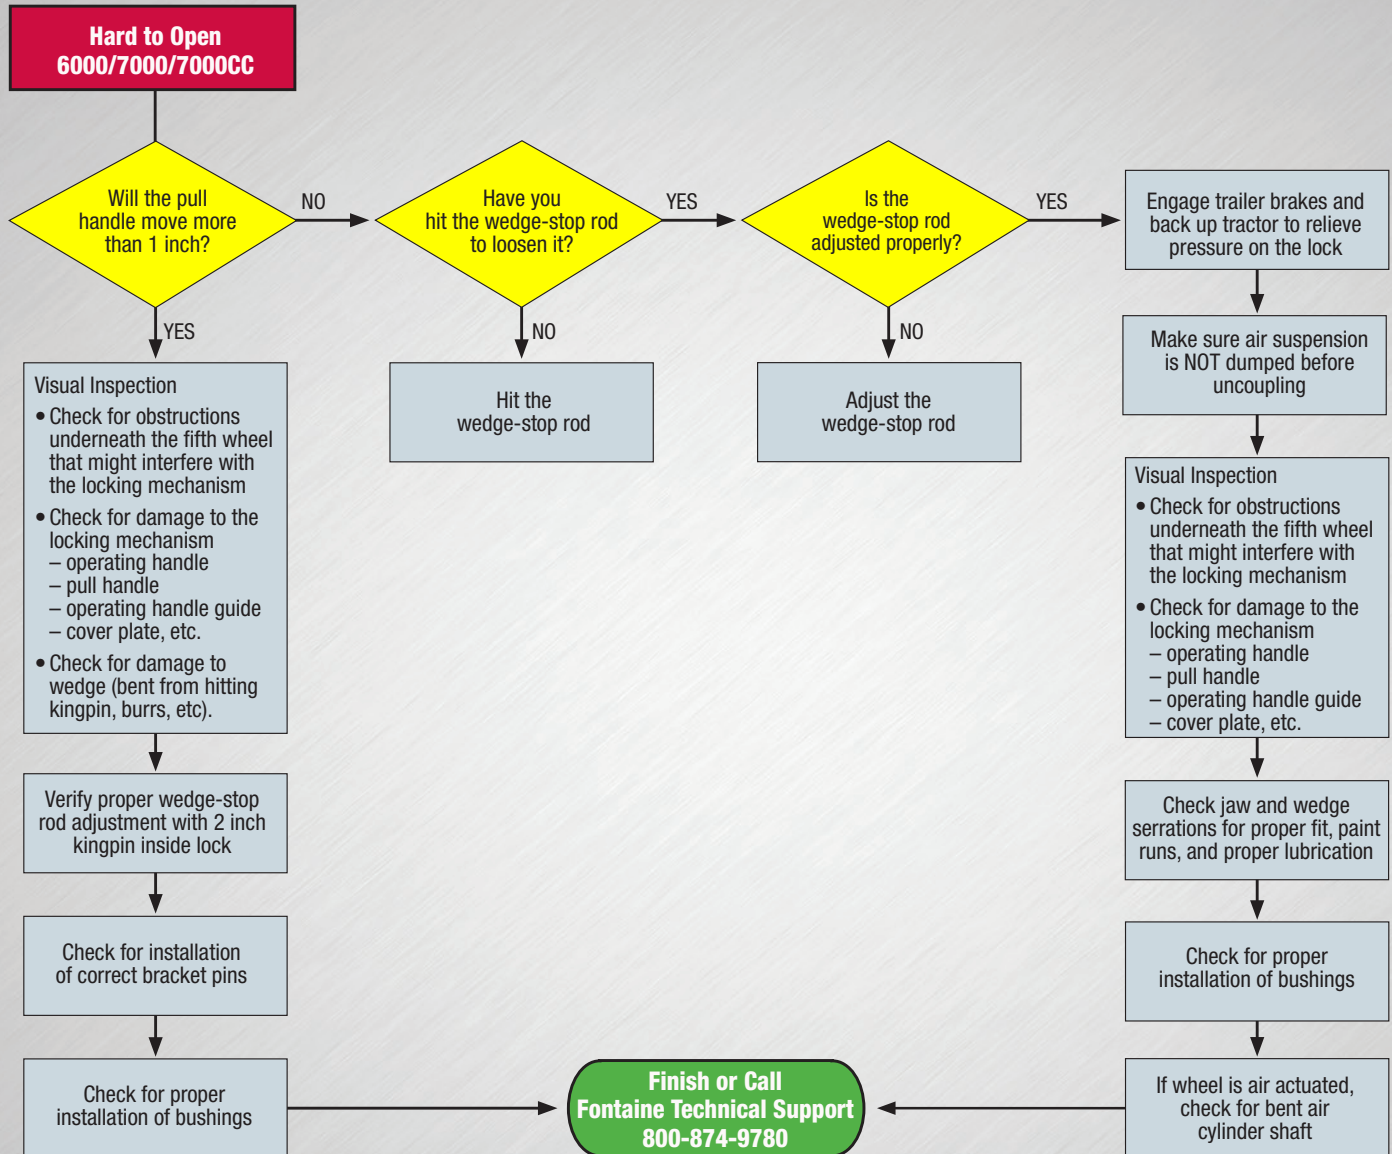

Solutions for Hard to Open Fifth Wheels

Troubleshooting Flow Chart 6000/7000 Series

www.fifthwheel.com • 800-874-9780 • Email: parts@fifthwheel.com

@FifthWheelParts 
@FontaineParts 